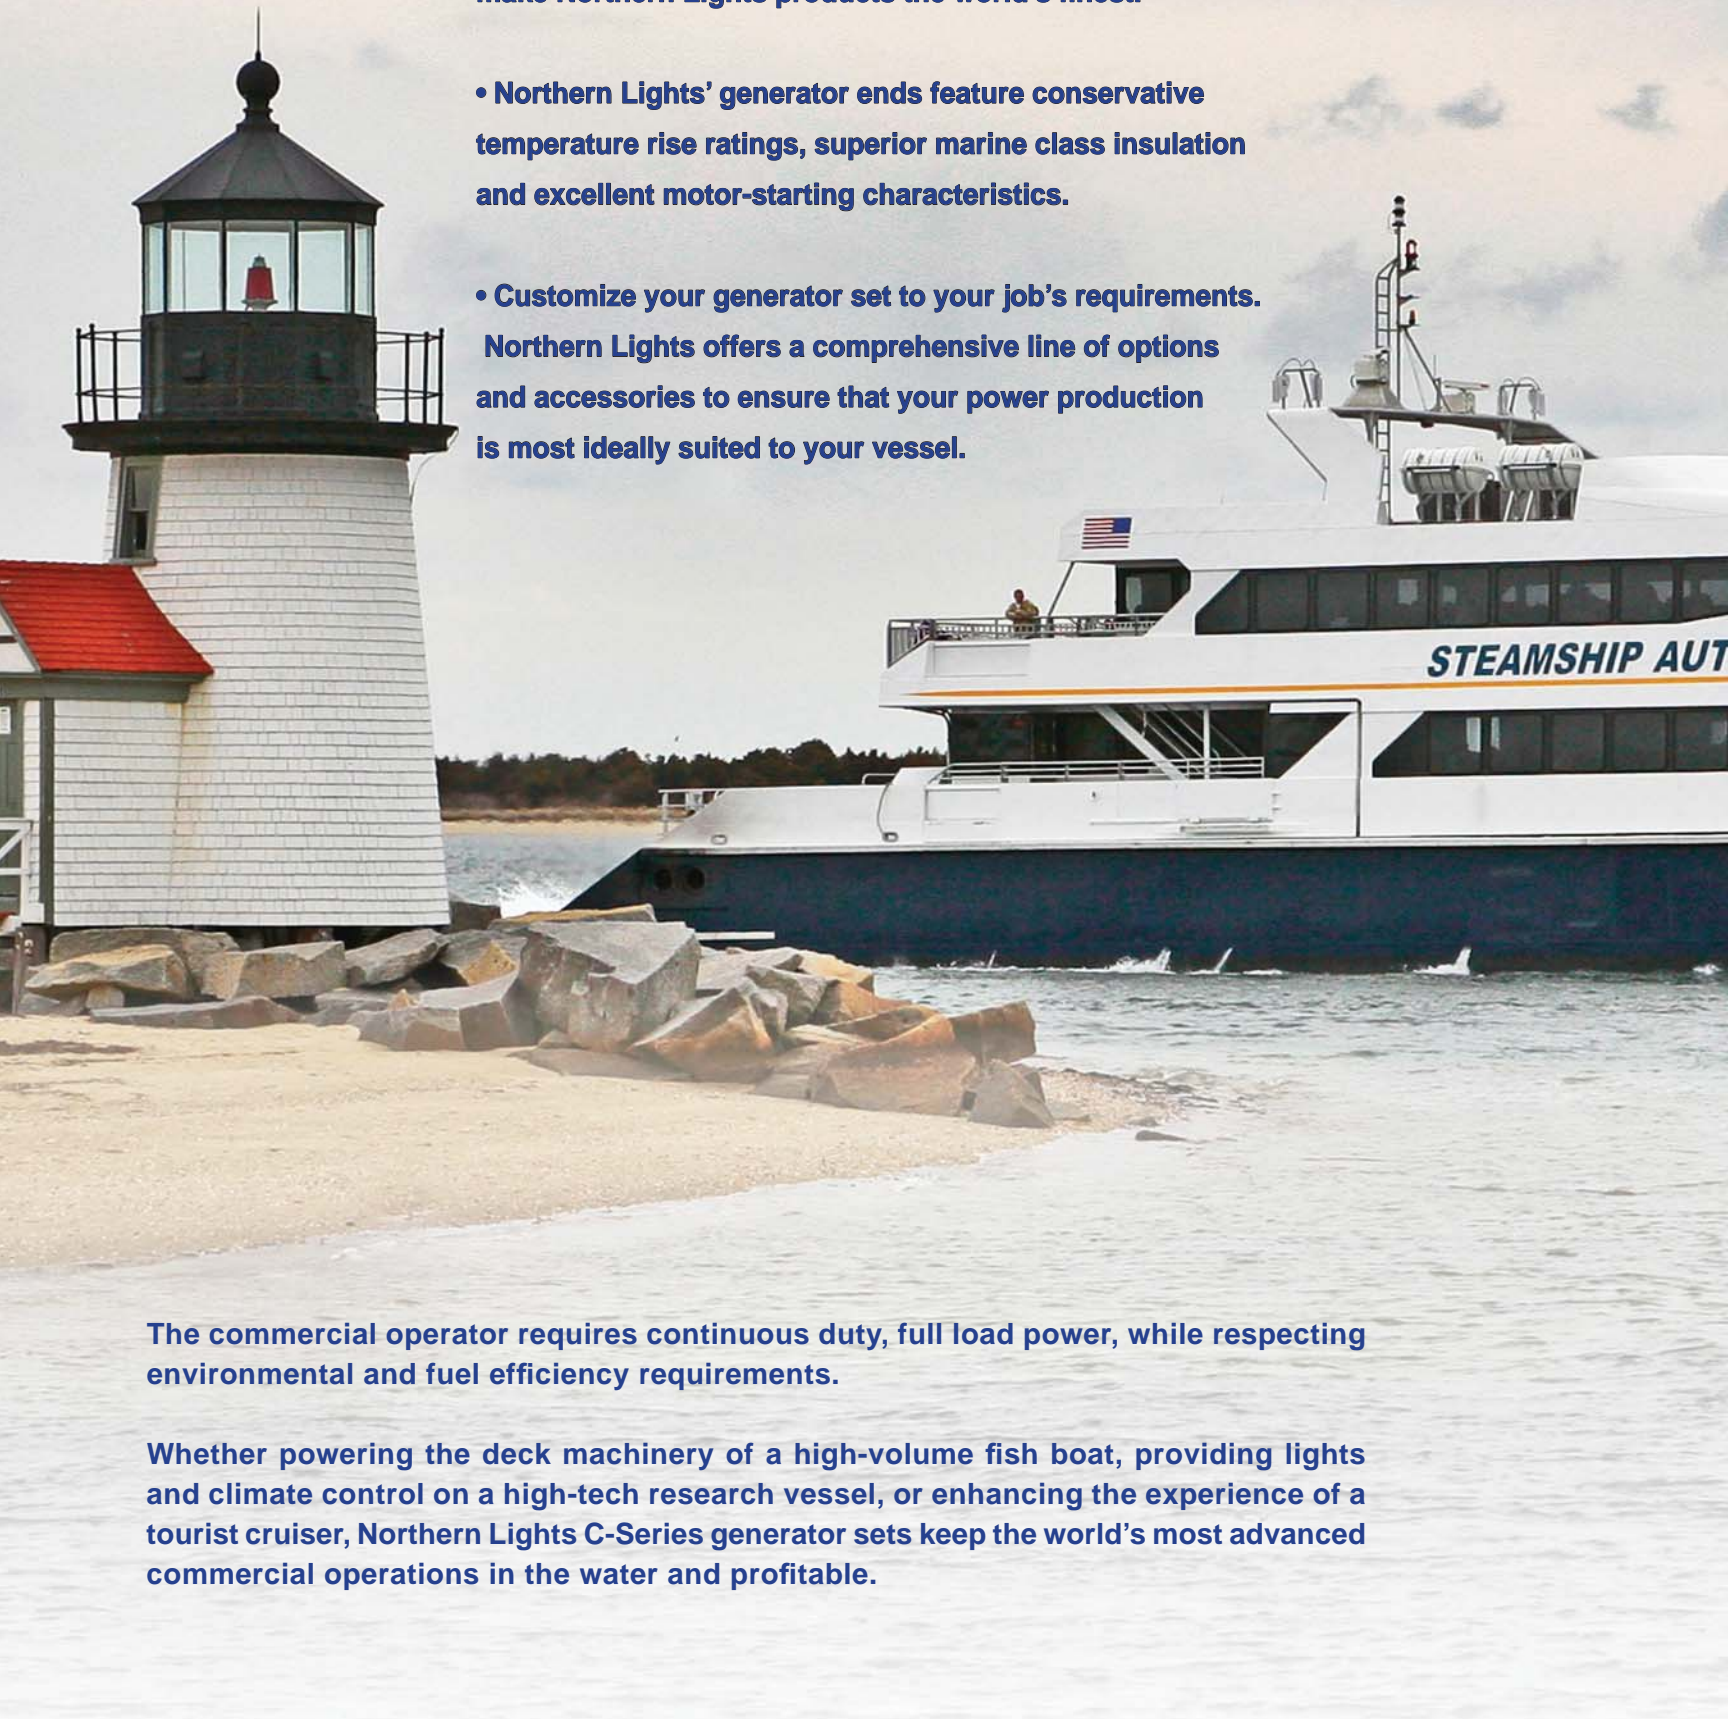

20 - 250 kW
60 Hz / 1800 rpm

Northern Lights Commercial Series Generator Sets

Clean Power. Clear Air. Complete Comfort.

For five decades, Northern Lights generator sets have been working for people who work on the water.

- Our Commercial Series generator sets are based on tested Luger diesels. Luggers produce high-torque at 1800 rpm to ensure long-life reliability. Outstanding components - including liquid cooled turbos, cast-iron exhaust manifolds and gear driven seawater pumps - help make Northern Lights products the world's finest.

The commercial operator requires continuous duty, full load power, while respecting environmental and fuel efficiency requirements.

Whether powering the deck machinery of a high-volume fish boat, providing lights and climate control on a high-tech research vessel, or enhancing the experience of a tourist cruiser, Northern Lights C-Series generator sets keep the world's most advanced commercial operations in the water and profitable.